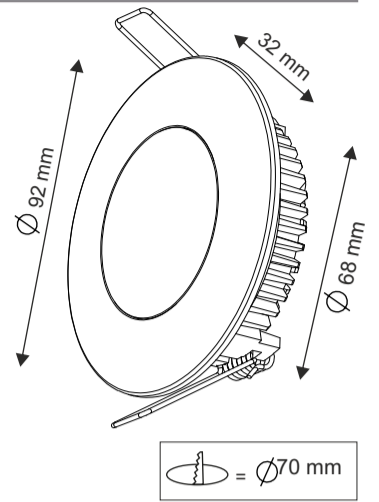

AL 4195 CR (CHROME)

INTERIOR & EXTERIOR DOWNLIGHT

- For all sailing yachts and motor yachts
- UV protected ABS frame
- UV protected PC glass
- Thermal resin cooling body

Product Code	AL 4195 CR
LED Colours	White, Day Light, Warm White, Blue
Watt	6W
Lumen	600 lumen
Volt	12VDC - 24VDC
Product Size	Frame: 92mm, Height: 32mm, Hole dimension: 70mm

U.V. IP67 CLASS III

IP67 WATERPROOF
DOWNLIGHT

SPECIFICATIONS

- Do not oxidizable and corrosion
- It has more high light and lumen for per watt through the new technology SMD LEDs.
- To send the light directly. So do not lose the light of led as indirect lighting.
- To emits the light homogeneous through has diffuser particulates PC glass.
- UV protected ABS frame. Chrome, Matt Chrome, Tumbled Copper, Gold painting
- Thermal resin cooler body.
- The light colour : White (6500k) , Day light (4000k) , Warm white (3000k) , Blue